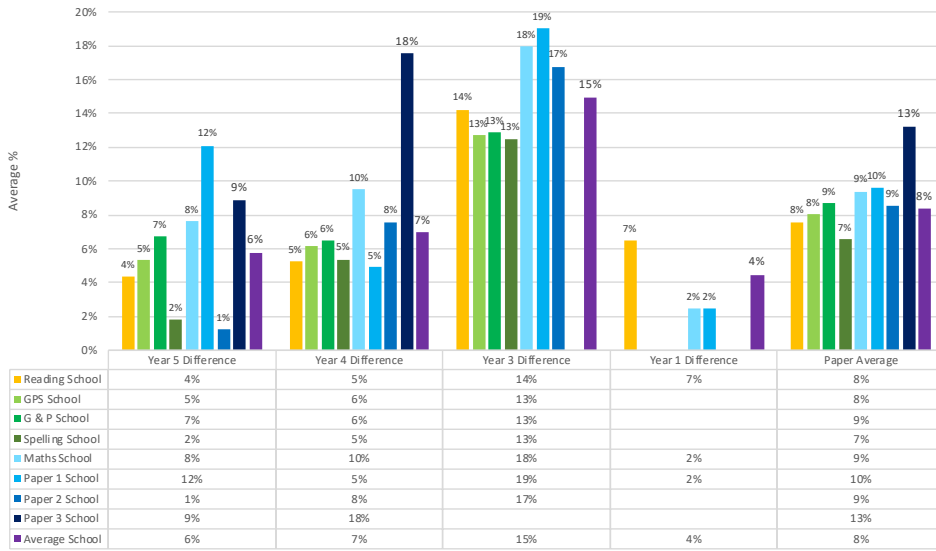

Subject/Paper	Year 5 PiXL	Year 5 School	Year 5 Difference	Year 4 PiXL	Year 4 School	Year 4 Difference	Year 3 PiXL	Year 3 School	Year 3 Difference	Year 1 PiXL	Year 1 School	Year 1 Difference	Paper Average
Reading School	60%	64%	4%	58%	63%	5%	59%	73%	14%	57%	64%	7%	8%
GPS School	56%	61%	5%	57%	63%	6%	63%	75%	13%				8%
G & P School	55%	62%	7%	56%	63%	6%	61%	74%	13%				9%
Spelling School	58%	60%	2%	60%	65%	5%	65%	78%	13%				7%
Maths School	53%	60%	8%	55%	64%	10%	50%	68%	18%	60%	62%	2%	9%
Paper 1 School	63%	75%	12%	69%	74%	5%	56%	75%	19%	60%	62%	2%	10%
Paper 2 School	46%	47%	1%	46%	54%	8%	42%	59%	17%				9%
Paper 3 School	48%	57%	9%	44%	62%	18%							13%
Average School	56%	62%	6%	57%	64%	7%	57%	72%	15%	59%	63%	4%	8%

Difference to PiXL National Spring 2021/22 by Year Group

Difference to PiXL National Spring 2021/22 by Subject